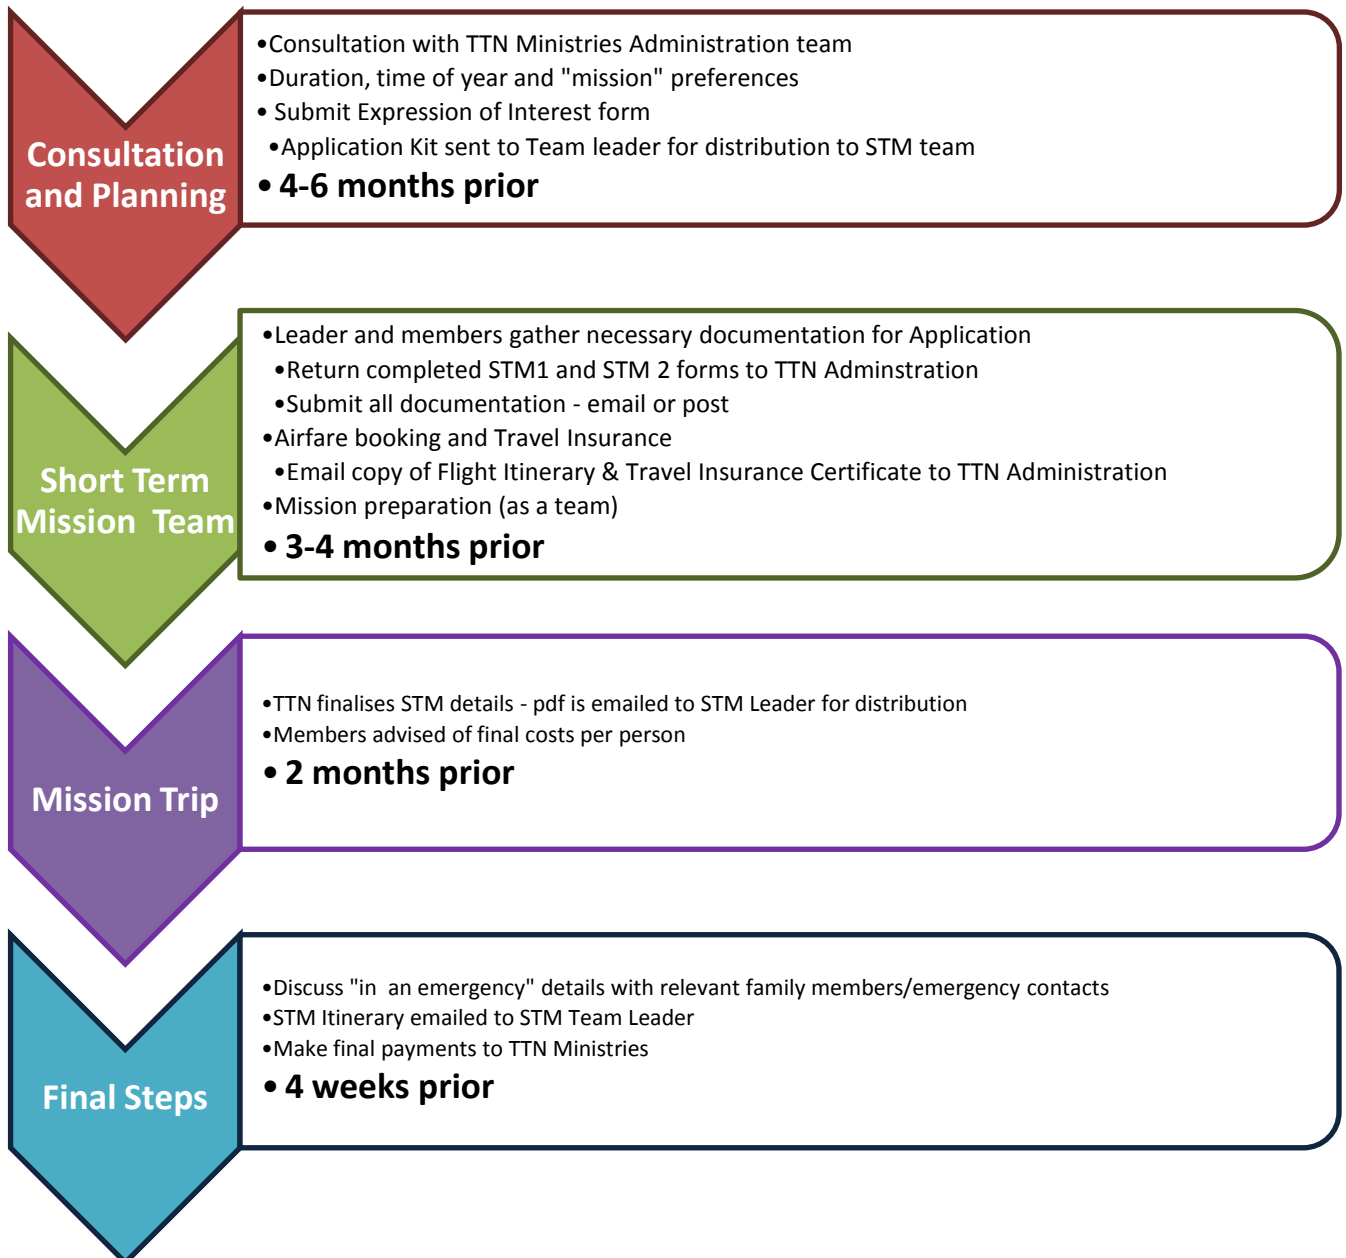

# TTN Ministries – Short Term Mission Planning Guide

\*STM = Short Term Mission.

*NB: Add 8 weeks preparation time for missions longer than 30 days*